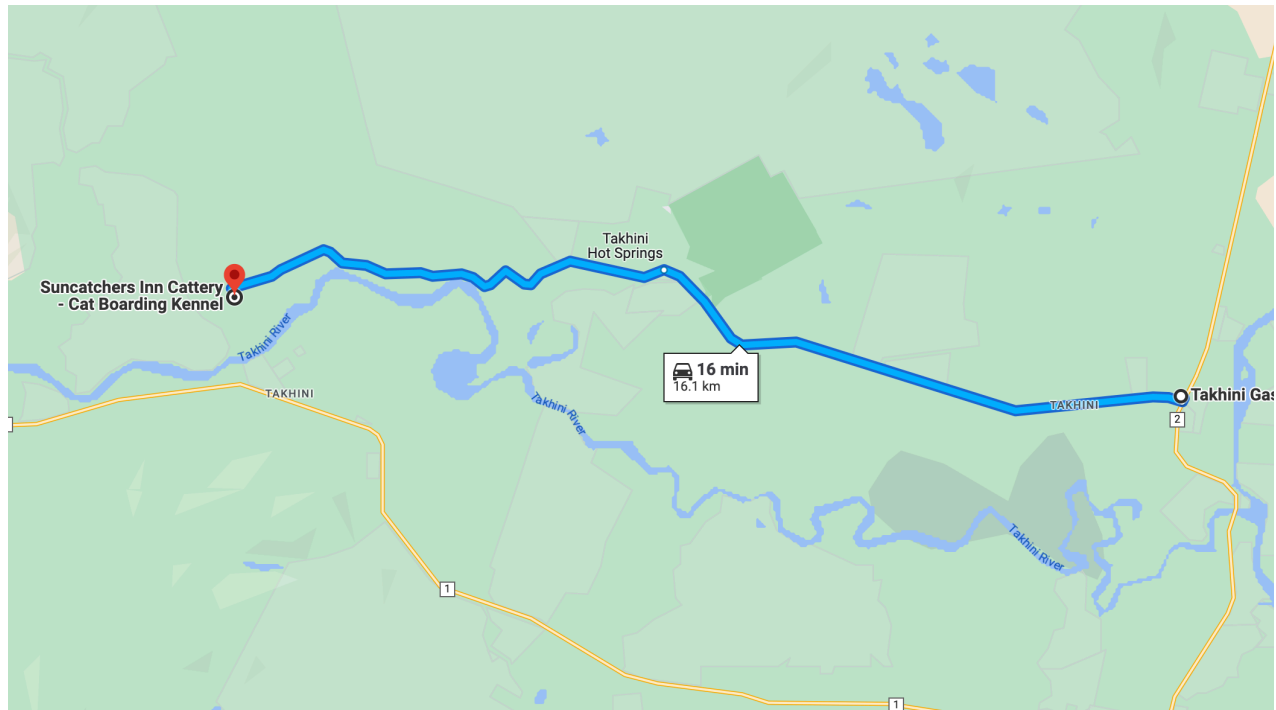

# Directions To Suncatchers Inn Cattery

## #906 Takhini River Road, KM 7.5

### Directions from Whitehorse on the Alaska Highway

- Drive north from town on the Alaska Highway
- Turn left on the Takhini Hot Springs Road
- Turn left on the Takhini River Road. This turn is almost directly across from Bean North Coffee Roasters. If you reach the Hot Springs, you've gone a bit too far.
- Drive 7.5kms down the TRR and watch the numbers on the left hand side until you see #906, and the Suncatchers Inn driveway sign
- Stay left on the yard and park at the first building on your left
- Welcome!